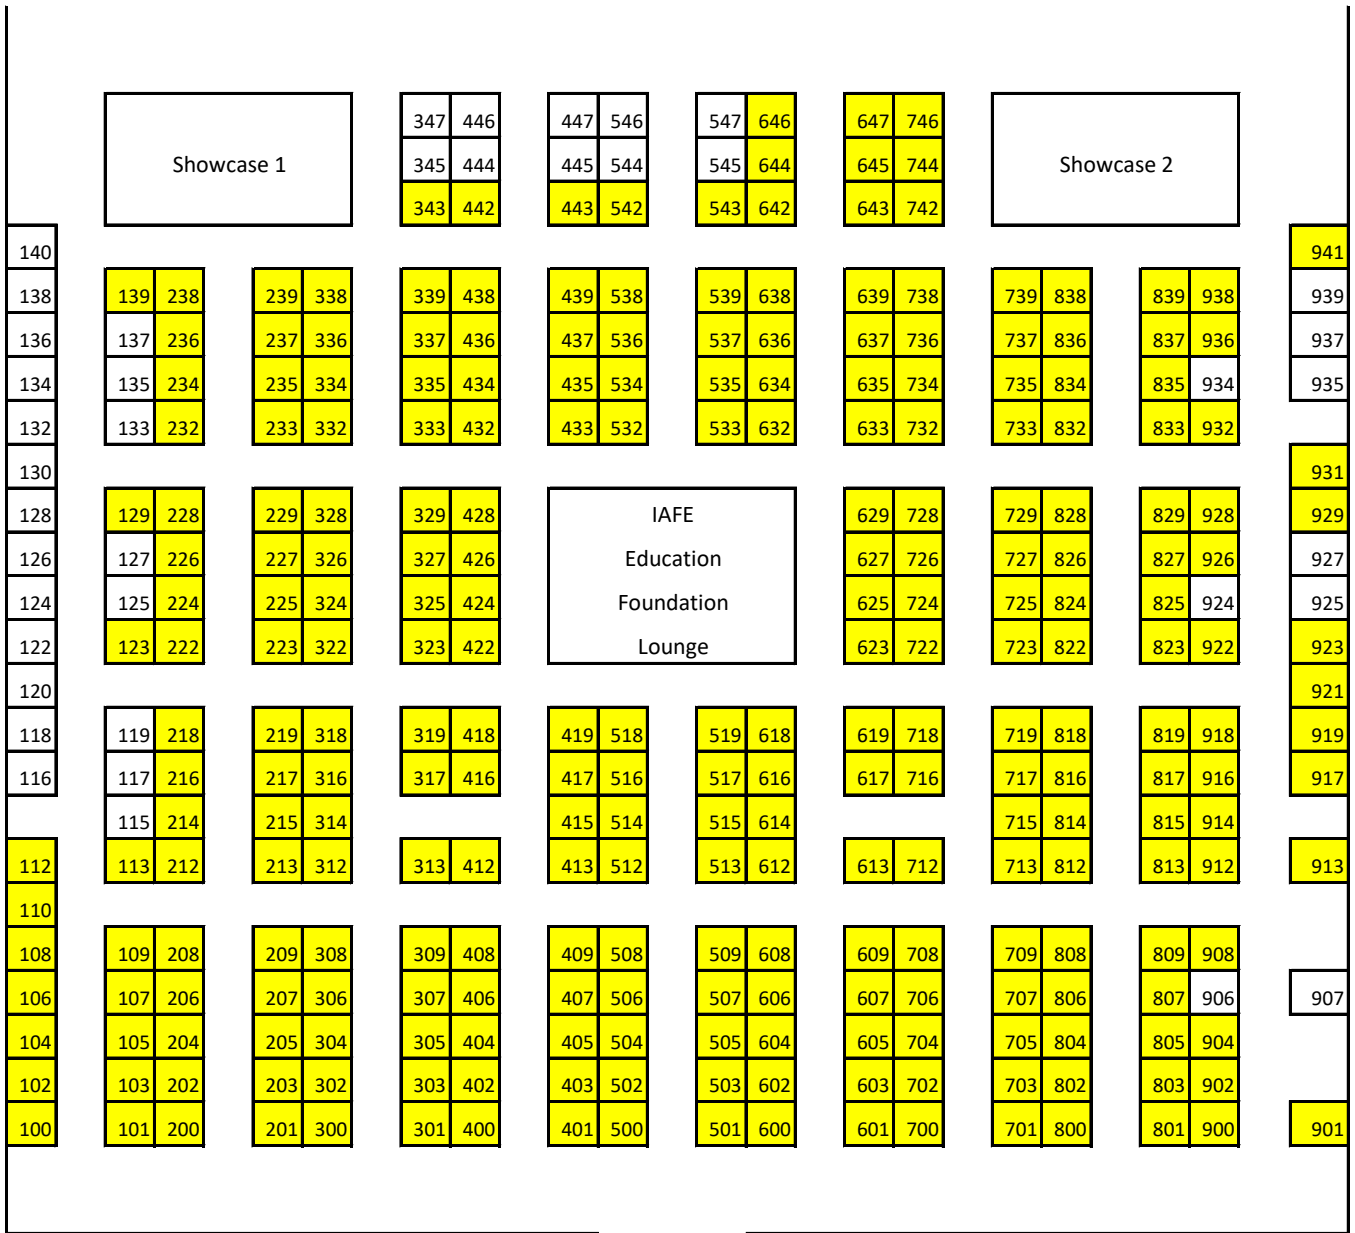

## 2023 IAFE Trade Show Floorplan

Entrance

As of August 22  
 Highlighted booths are sold  
 White booths are available