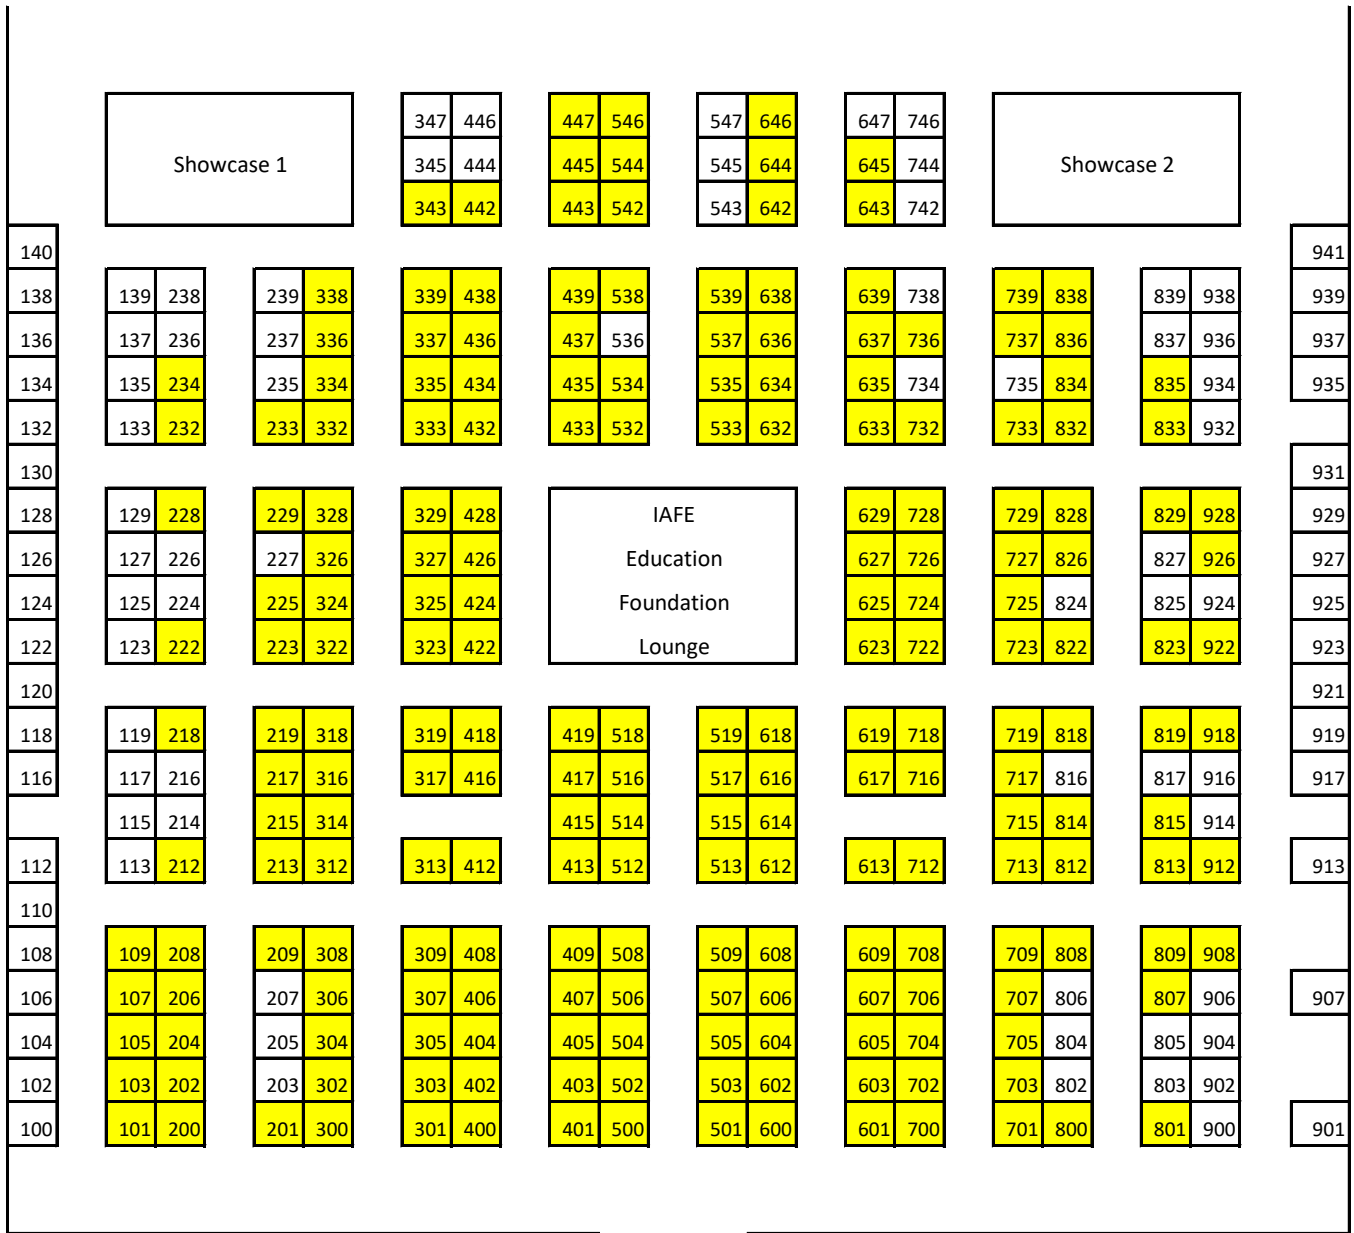

2023 IAFE Trade Show Floorplan

Entrance

As of May 16
Highlighted booths are sold
White booths are available