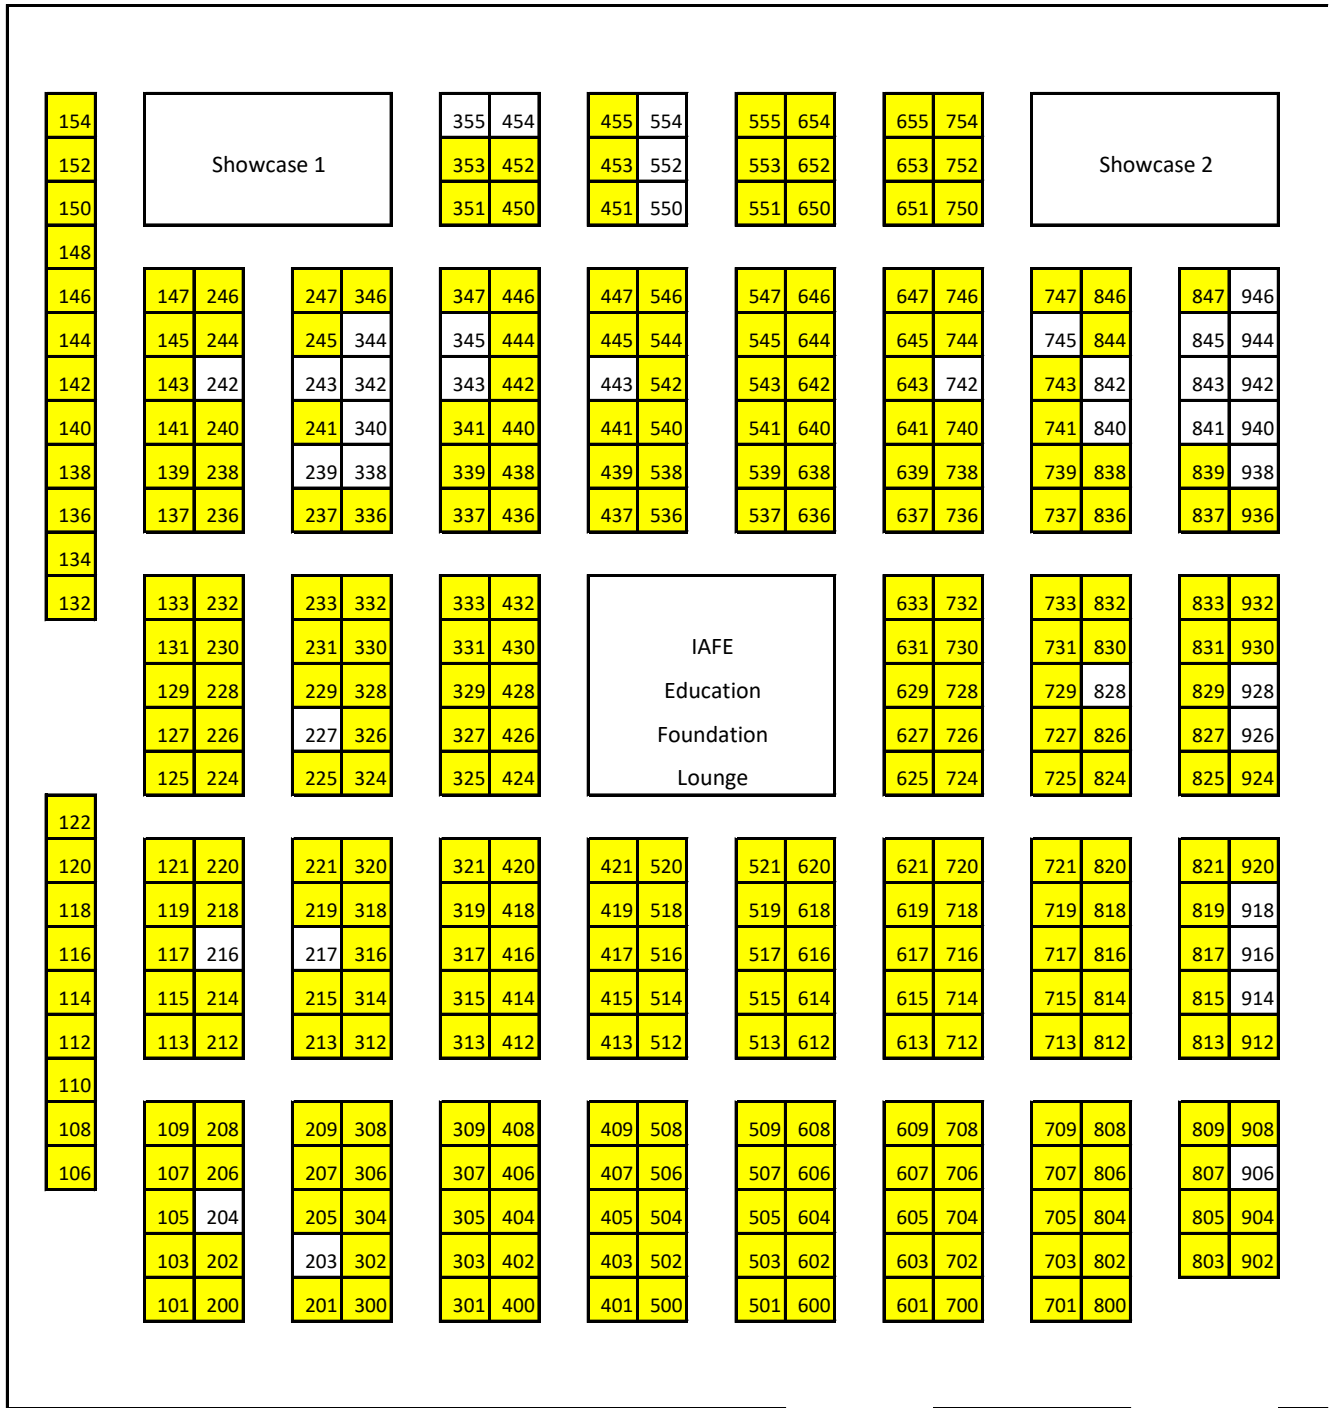

2022 IAFE Trade Show Floorplan

Entrance

Entranc

As of August 8
Highlighted booths are sold

White booths are available